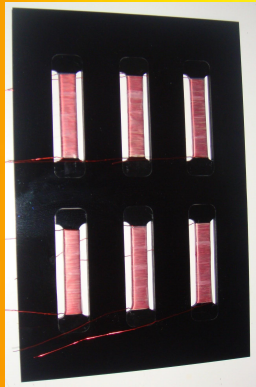

Flagship Product

1 Megawatt Power Plant

Future image of the ZPower Power Plant

Clean - pollution free
Affordable - low ϕ per kWh
Constant - 24/7 output

energy panels
stacked vertically
placed in a 4-ft cube

each 4-ft cube produces 50KW

1MW plant has 20 of the cubes

1 Megawatt Power Plant size of a
20-foot container

ZPOWER[®]
Leaders in the Energy Revolution

zpower.com