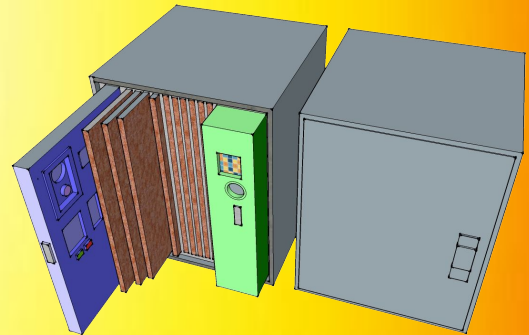

Flagship Product

1 Megawatt Power Plant

Future image of the ZPower Power Plant

Clean - pollution free
Affordable - low ϕ per kWh
Constant - 24/7 output

energy panels
stacked vertically
placed in a 4-ft cube

each 4-ft cube produces 50KW

1MW plant has 20 of the cubes

1 Megawatt Power Plant size of a
20-foot container

ZPOWER[®]
Leaders in the Energy Revolution

zpower.com