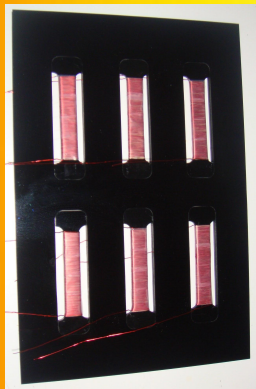

## Z1 Power Plant

Future image of the ZPower Power Plant

**Clean** - pollution free  
**Affordable** - low  $\phi$  per kWh  
**Constant** - 24/7 output

radiant panels  
stacked vertically  
placed in a 4-ft cube

each 4-ft cube produces 50KW

1MW plant has 20 of the cubes

1 Megawatt Power Plant size of a  
20-foot container

**ZPOWER**<sup>®</sup>  
Leaders in the Energy Revolution

[zpower.com](http://zpower.com)