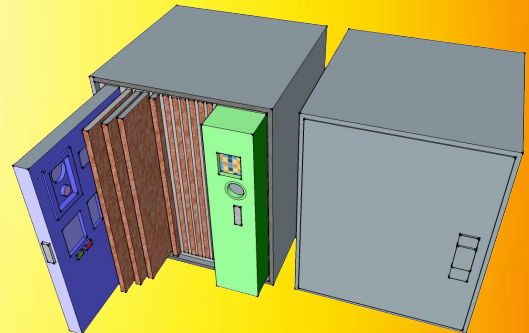

## Z1 Power Plant

Future image of the ZPower Power Plant

**Clean** - pollution free  
**Affordable** - low  $\phi$  per kWh  
**Constant** - 24/7 output

radiant panels  
stacked vertically  
placed in a 4-ft cube

each 4-ft cube produces 50KW

1MW plant has 20 of the cubes

1 Megawatt Power Plant size of a  
20-foot container

**ZPOWER**<sup>®</sup>  
Leaders in the Energy Revolution

[zpower.com](http://zpower.com)